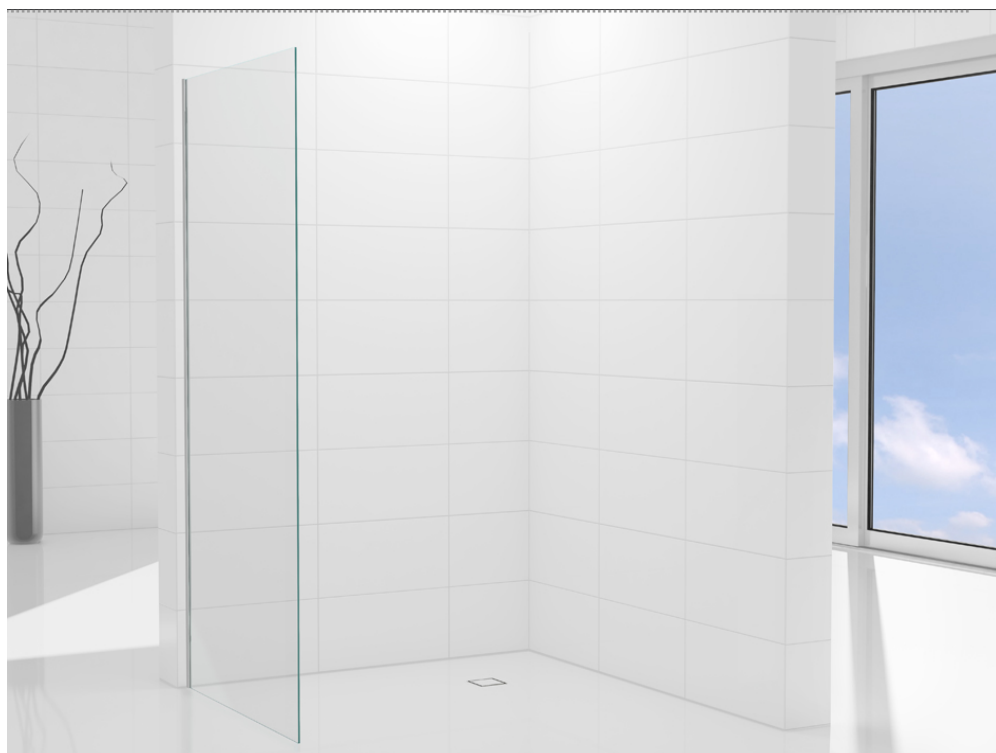

## GP - 1200 Wall Panel - Frameless

Klaga premium quality shower screens are undoubtedly the best value for money screens on the market.

Featuring 10mm thick Australian Standards Toughened Glass.

Note this product is a toughened glass panel only.

There are no holes.

Mounting brackets sold separately.

1200mm x 10mm x 2000mm(LDH)

AS/NZS - 2208:1996 (Safety Glass)

**Who Bathroom Warehouse**

1/5 Casua Dve

Varsity Lakes Qld 4227

Phone: 07 5522 0365