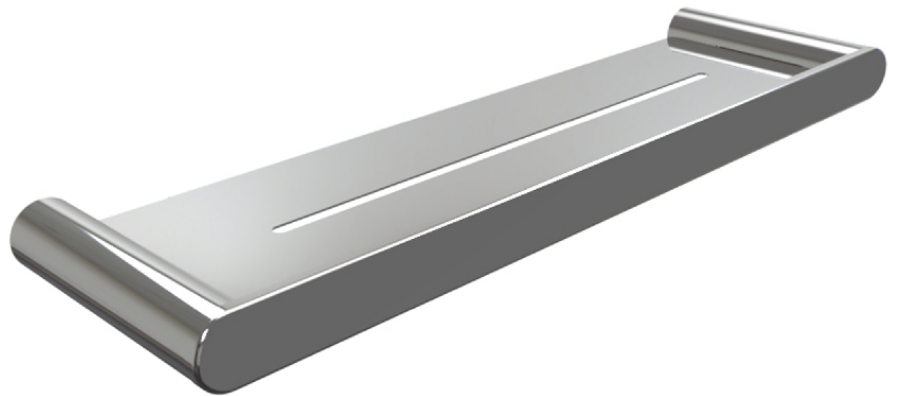

**WHO  
BATHROOM  
WAREHOUSE™**

SKU: 12763

**Kylie - Shower Shelf - Bathroom**

**Who Bathroom Warehouse**  
1/5 Casua Dve  
Varsity Lakes Qld 4227  
Phone: 07 5522 0365  
varsity@whobathroomwarehouse.com.au  
www.whobathroomwarehouse.com.au  
ABN: 91 382 906 328